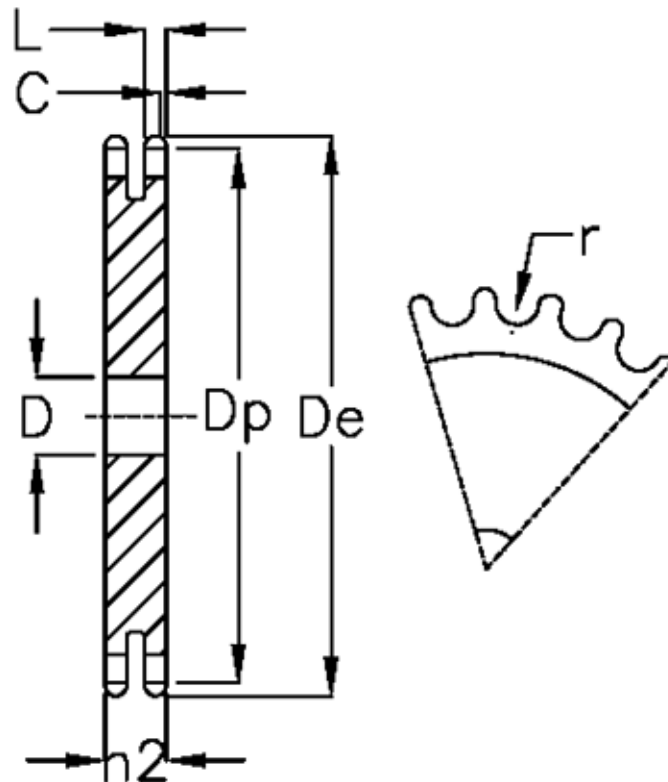

Article number: 616022007040

Description: Plate wheel 12 B-2 Z=40 duplex

Measures

C	= 2
D	= 25
De	= 251.3
Dp	= 242.81
For chain size	= 3/4 x 7/16
For chain type	= 12 B-2
h2	= 30.3
L	= 10.8

Number of teeth	= 40
r	= 12.07